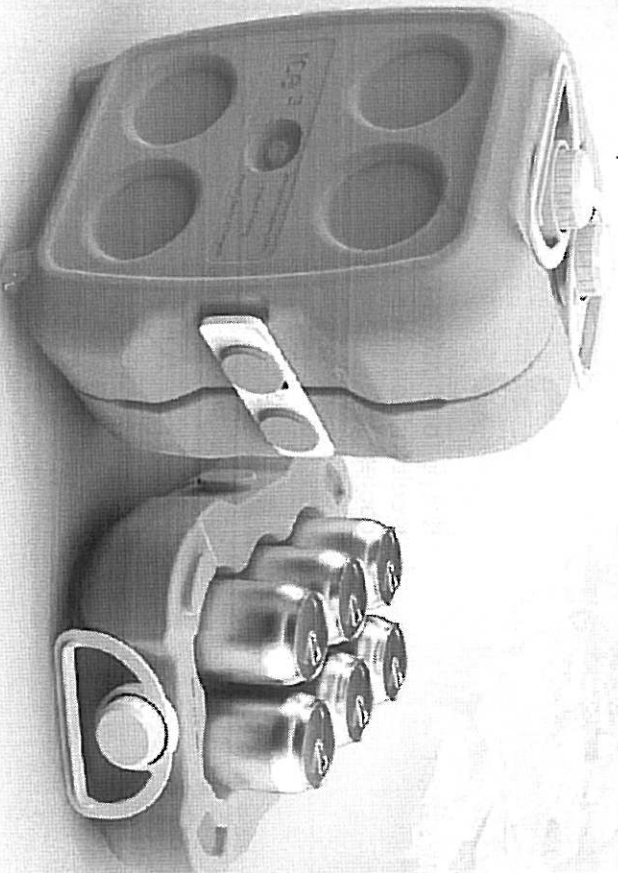

NEW MATH FOR COOLING

Cool + Chilled + Collected

Introducing...

ICE³

THE NEW ICE CUBE

P3 Innovations Ltd has created the ultimate ice pack, cooler and water jug combination - A three-in-one compact, rugged package designed to enhance your personal chill zone.

ICE³'s unique design and versatility add up to provide form + fun + function while de-cluttering precious cargo space.

Use ICE³ anywhere your outdoor adventures take you...

- Great for drinks at football, basketball, and beach volleyball games.
- Ideal for hunting, fishing or boating.
- Perfect for tailgate parties or festivals.
- A great solution at un-serviced jobsites as a lunch box.
- Chill out by the pool, on the dock, out on a picnic, or at the beach.

The ICE³ has equivalent to 4 litres of ice.

BETTER THAN AN ICE PACK . BETTER THAN A BLOCK OF ICE. BETTER THAN A COOLER

1

Place ICE³ into a cooler and it functions as an ice pack equivalent to 4 litres of ice - no more wasted space with freezer packs or blocks of ice. The form-fitted chambers cool down extra beverages and snacks within.

2

Use ICE³ as a portable drink cooler. It holds 6 standard soda or beer cans - the ice takes about 6 hours to melt while keeping the beverages cold - with the bonus of cool drinking water later in the day.